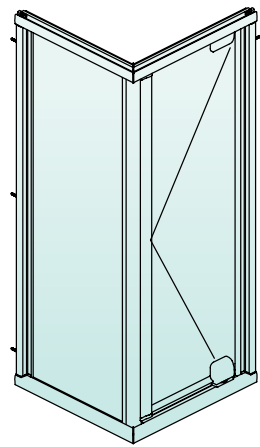

## Other Features and Benefits

- Concealed fixings – limited visible pop rivets or screws that are seen on traditional showerscreens
- Adjustable installation (using standard square cut glass) for out-of-square walls
- Available in a range of different configurations and colours
- 1900mm standard height

## standard configurations

Nood Showerscreens come in a wide range of standard configurations.

Featured are some of the most commonly requested designs from Statesman's complete range of **24 stylish Nood configurations**. Showerscreens can also be custom designed to suit your needs. Speak to a Statesman's representative for more information.

Design e3 / s3

Design e5

Design e7

Design e9 / s9

Design e16 / s16

Design e20 / s20

windows | doors | balustrade | insect & safety screens | showerscreens | mirrors

**STATESMAN  
WINDOWS**