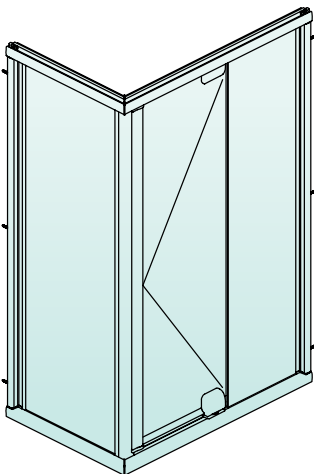

## Other Features and Benefits

- Concealed fixings – limited visible pop rivets or screws that are seen on traditional showerscreens
- Adjustable installation (using standard square cut glass) for out-of-square walls
- Available in a range of different configurations and colours
- 1900mm standard height

## standard configurations

Nood Showerscreens come in a wide range of standard configurations.

Featured are some of the most commonly requested designs from Statesman's complete range of **24 stylish Nood configurations**. Showerscreens can also be custom designed to suit your needs. Speak to a Statesman's representative for more information.

Design e3 / s3

Design e5

Design e7

Design e9 / s9

Design e16 / s16

Design e20 / s20

windows | doors | balustrade | insect & safety screens | showerscreens | mirrors

**STATESMAN  
WINDOWS**