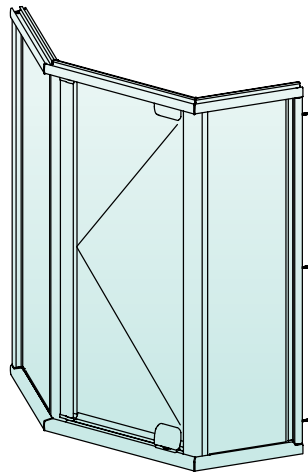

## Other Features and Benefits

- Concealed fixings – limited visible pop rivets or screws that are seen on traditional showerscreens
- Adjustable installation (using standard square cut glass) for out-of-square walls
- Available in a range of different configurations and colours
- 1900mm standard height

Design e3 / s3

Design e5

Design e7

Design e9 / s9

Design e16 / s16

Design e20 / s20

windows | doors | balustrade | insect & safety screens | showerscreens | mirrors

**STATESMAN  
WINDOWS**