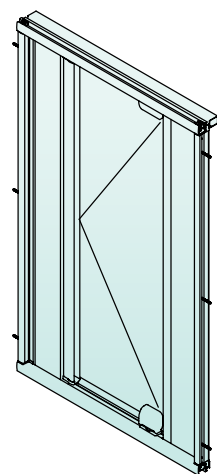

## Other Features and Benefits

- Concealed fixings – limited visible pop rivets or screws that are seen on traditional showerscreens
- Adjustable installation (using standard square cut glass) for out-of-square walls
- Available in a range of different configurations and colours
- 1900mm standard height

Design e3 / s3

Design e5

Design e7

Design e9 / s9

Design e16 / s16

Design e20 / s20

windows | doors | balustrade | insect & safety screens | showerscreens | mirrors

**STATESMAN  
WINDOWS**