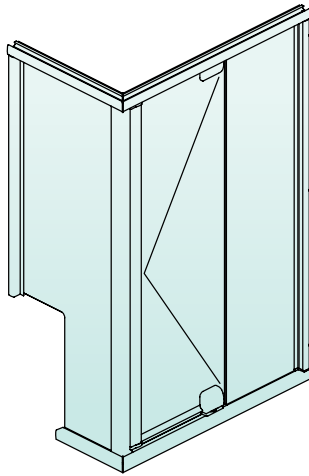

Nood essential and signature showerscreens

nood

standard configurations

Nood Showerscreens come in a wide range of standard configurations.

Featured are some of the most commonly requested designs from Statesman's complete range of **24 stylish Nood configurations**. Showerscreens can also be custom designed to suit your needs. Speak to a Statesman's representative for more information.

Design e5

windows | doors | balustrade | insect & safety screens | showerscreens | mirrors

**STATESMAN
WINDOWS**

879 Port Road, Cheltenham SA 5014
PO Box 5112, Alberton SA 5014
Ph **8345 1911** F 8345 1944
email: sales@states.com.au
web: states.com.au

*Manufacturers of Aluminium & Western Red Cedar Doors and Windows, Showerscreens,
Glass Blocks, Stainless View, Security Screens & Lockfast Balustrade.*

Proudly Australian owned, made
and operated for over 30 years

Statesman's products are proudly made by
Australians in Australia and designed
specifically to meet all Australian conditions